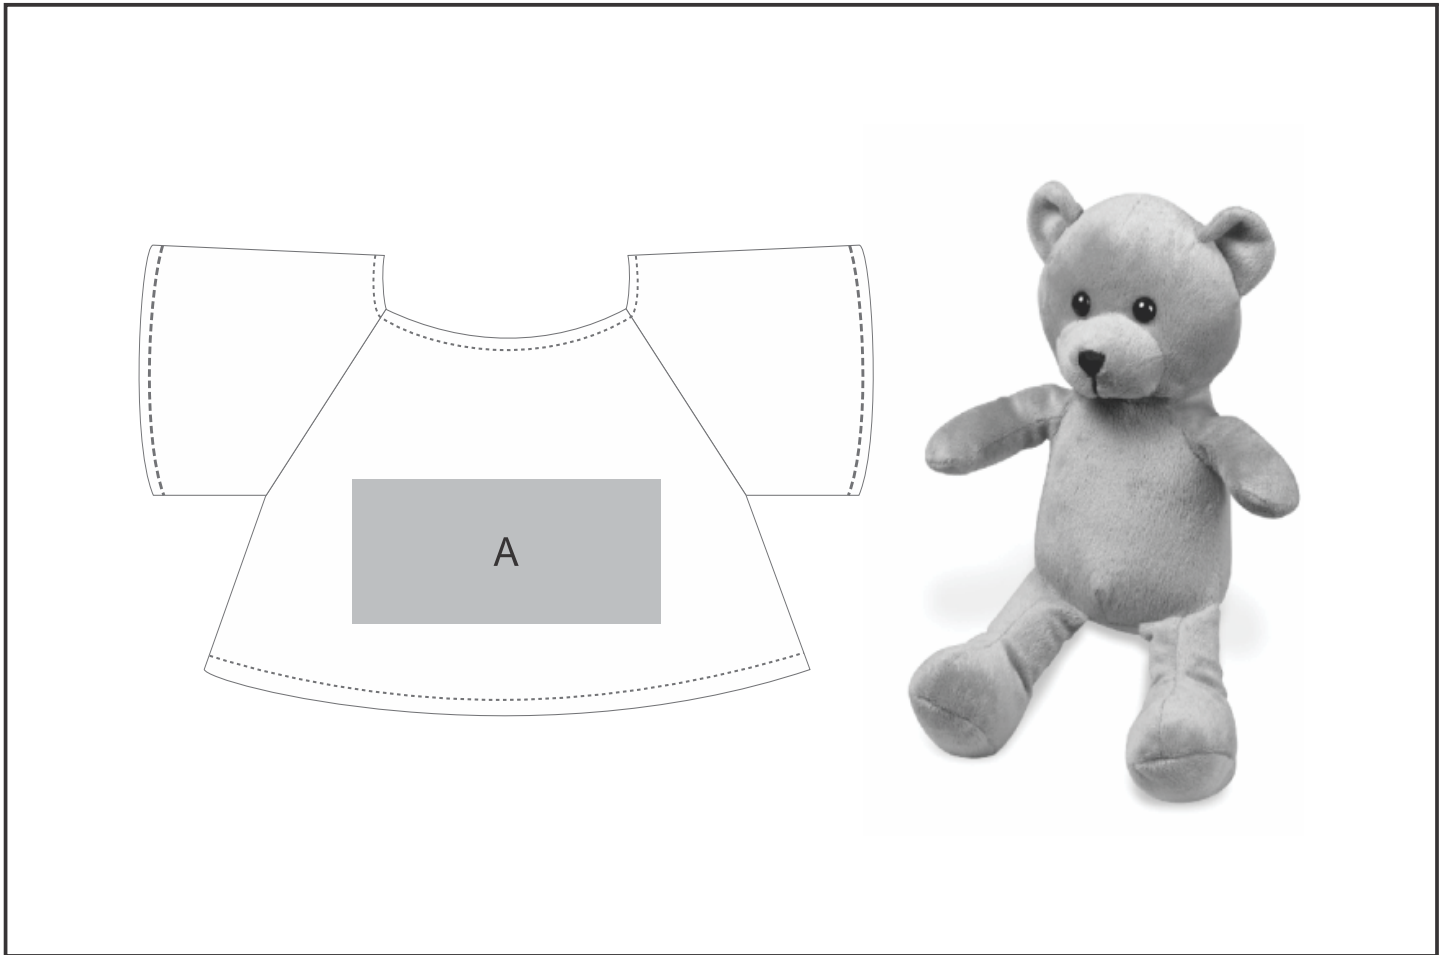

# GIFT-17171

Cuddles Plush Toy - White

## Need to know:

- Includes 1-Colour, 1-Position Screen Print (setup fee applies)

## Branding Options:

Position	Branding Method (Branding Code)	No. of Colours	Dimension
A	Screen Print (SB)	1 Colour	80mm wide x 35mm high
A	Digital Transfer Clothing A6 (DTC-A6)	Full Colour	50mm wide x 35mm high